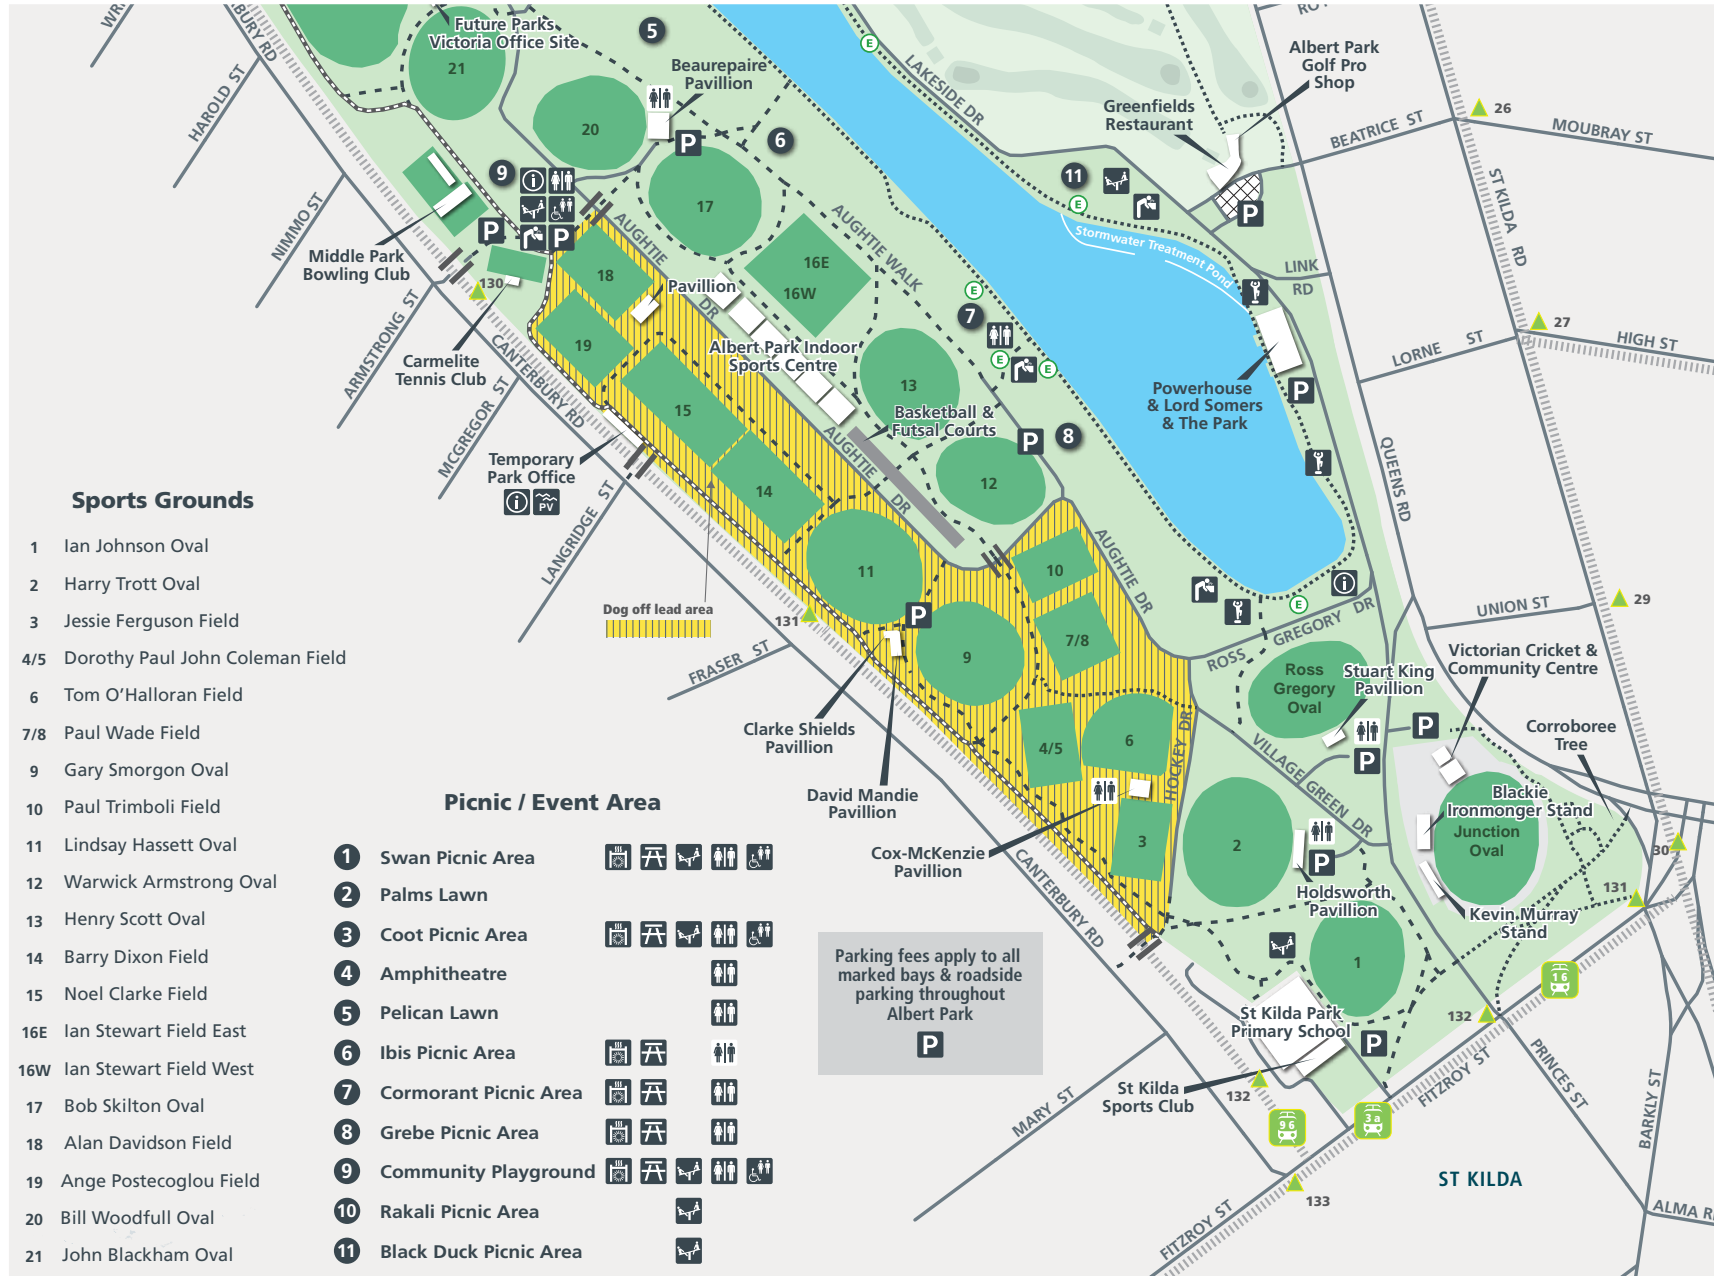

# Albert Park

Map 1

- P** Parking
- i** Information
- ♿** Toilets
- ♿** Toilets (weekends only)
- ♻️** Picnic table
- 🎡** Playground
- 🚤** Boat ramp
- 🔭** Lookout
- 🏋️** Fitness equipment
- ☕** Cafe
- 🚰** Drinking fountain
- 🔥** BBQ (Electric)
- Sealed road
- - - Sealed path
- ..... Unsealed path
- ||||| Tram / light rail
- ▬▬▬ Western bike path
- ▬▬ Underpass
- 🟢 Albert Park
- 🟦 Waterbody
- 🟡 Dog off lead area
- 📏 Parking
- 🏠 State Sports Centre Trust
- 1** Picnic / event area
- E** ESTA Emergency marker
- ▲ 131 Tram stop
- 96** Tram route

# Albert Park

Map 2

- P** Parking
- i** Information
- ♿** Toilets
- ♿** Toilets (weekends only)
- ♻️** Picnic table
- 🎡** Playground
- 🚤** Boat ramp
- 🔭** Lookout
- 🏋️** Fitness equipment
- ☕** Cafe
- 🚰** Drinking fountain
- 🔥** BBQ (Electric)
- Sealed road
- - - Sealed path
- ⋯ Unsealed path
- ▬▬▬▬ Tram / light rail
- ▬▬▬▬ Western bike path
- ▬▬ Underpass
- 🟩 Albert Park
- 🟦 Waterbody
- 🟡 Dog off lead area
- 🅅 Parking
- 🏢 State Sports Centre Trust

- 1 Picnic / event area
- E ESTA Emergency marker
- ▲ 131 Tram stop
- 🚊 Tram route