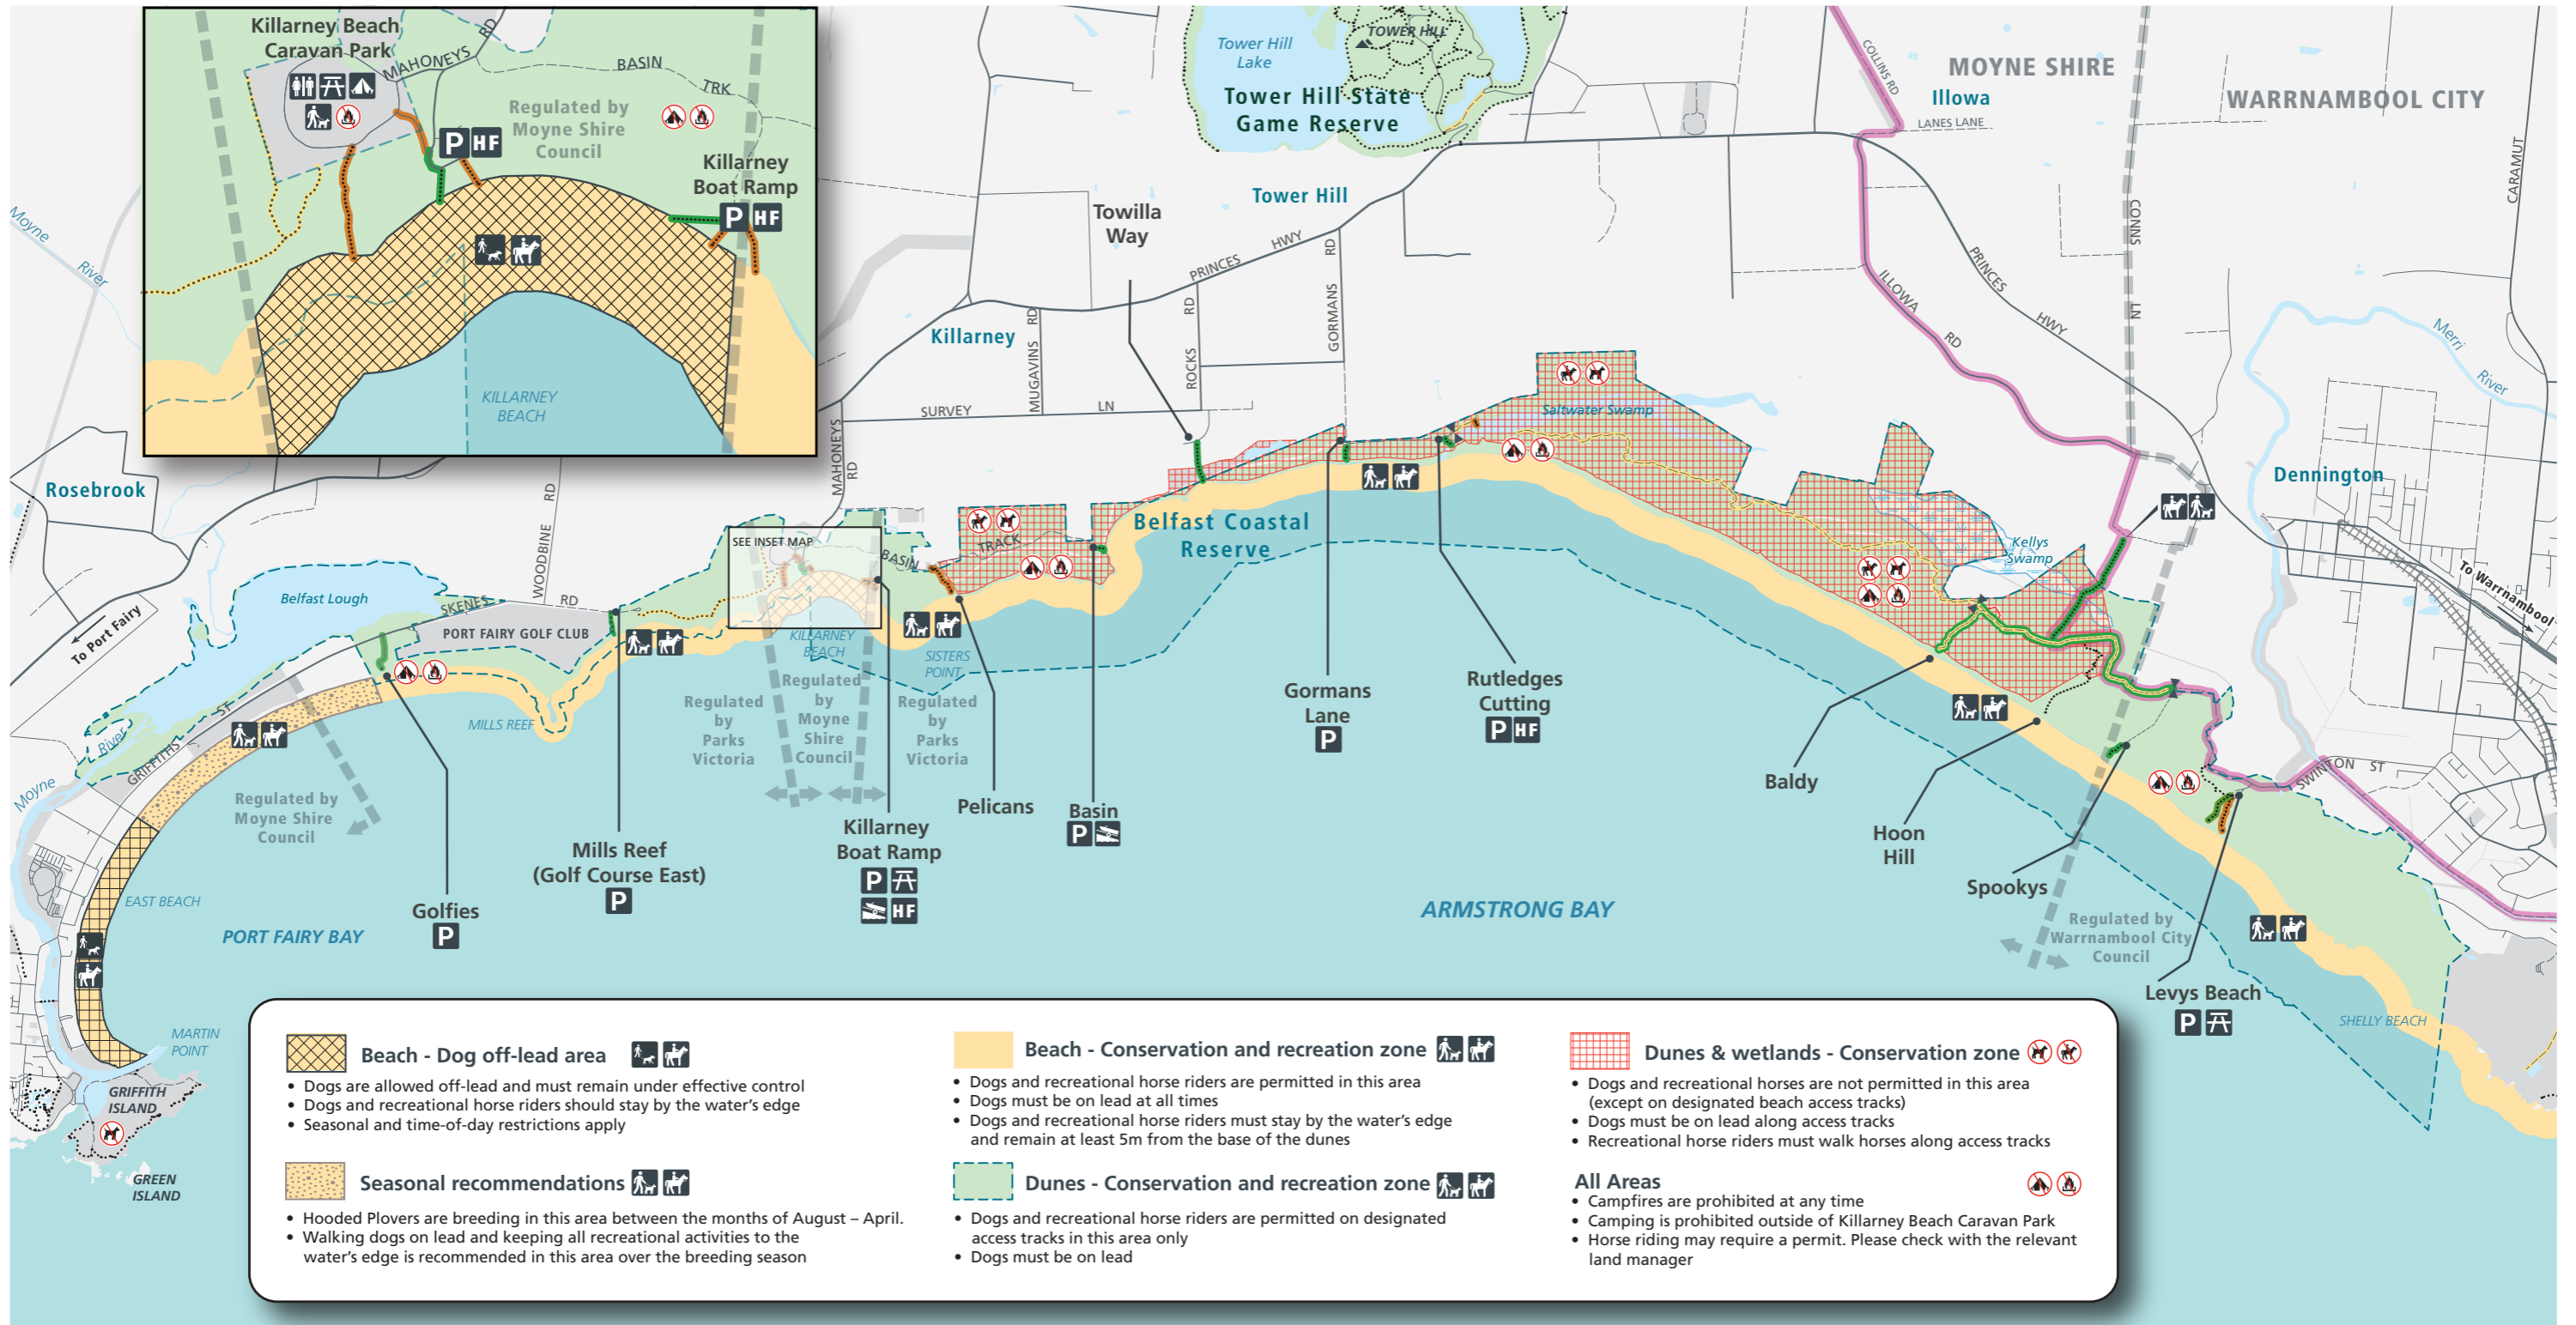

Belfast Coastal Reserve - Recreational User Map

<p> Beach - Dog off-lead area </p> <ul style="list-style-type: none"> Dogs are allowed off-lead and must remain under effective control Dogs and recreational horse riders should stay by the water's edge Seasonal and time-of-day restrictions apply <p> Seasonal recommendations </p> <ul style="list-style-type: none"> Hooded Plovers are breeding in this area between the months of August – April. Walking dogs on lead and keeping all recreational activities to the water's edge is recommended in this area over the breeding season 	<p> Beach - Conservation and recreation zone </p> <ul style="list-style-type: none"> Dogs and recreational horse riders are permitted in this area Dogs must be on lead at all times Dogs and recreational horse riders must stay by the water's edge and remain at least 5m from the base of the dunes <p> Dunes - Conservation and recreation zone </p> <ul style="list-style-type: none"> Dogs and recreational horse riders are permitted on designated access tracks in this area only Dogs must be on lead 	<p> Dunes & wetlands - Conservation zone </p> <ul style="list-style-type: none"> Dogs and recreational horses are not permitted in this area (except on designated beach access tracks) Dogs must be on lead along access tracks Recreational horse riders must walk horses along access tracks <p>All Areas </p> <ul style="list-style-type: none"> Campfires are prohibited at any time Camping is prohibited outside of Killarney Beach Caravan Park Horse riding may require a permit. Please check with the relevant land manager
---	---	--