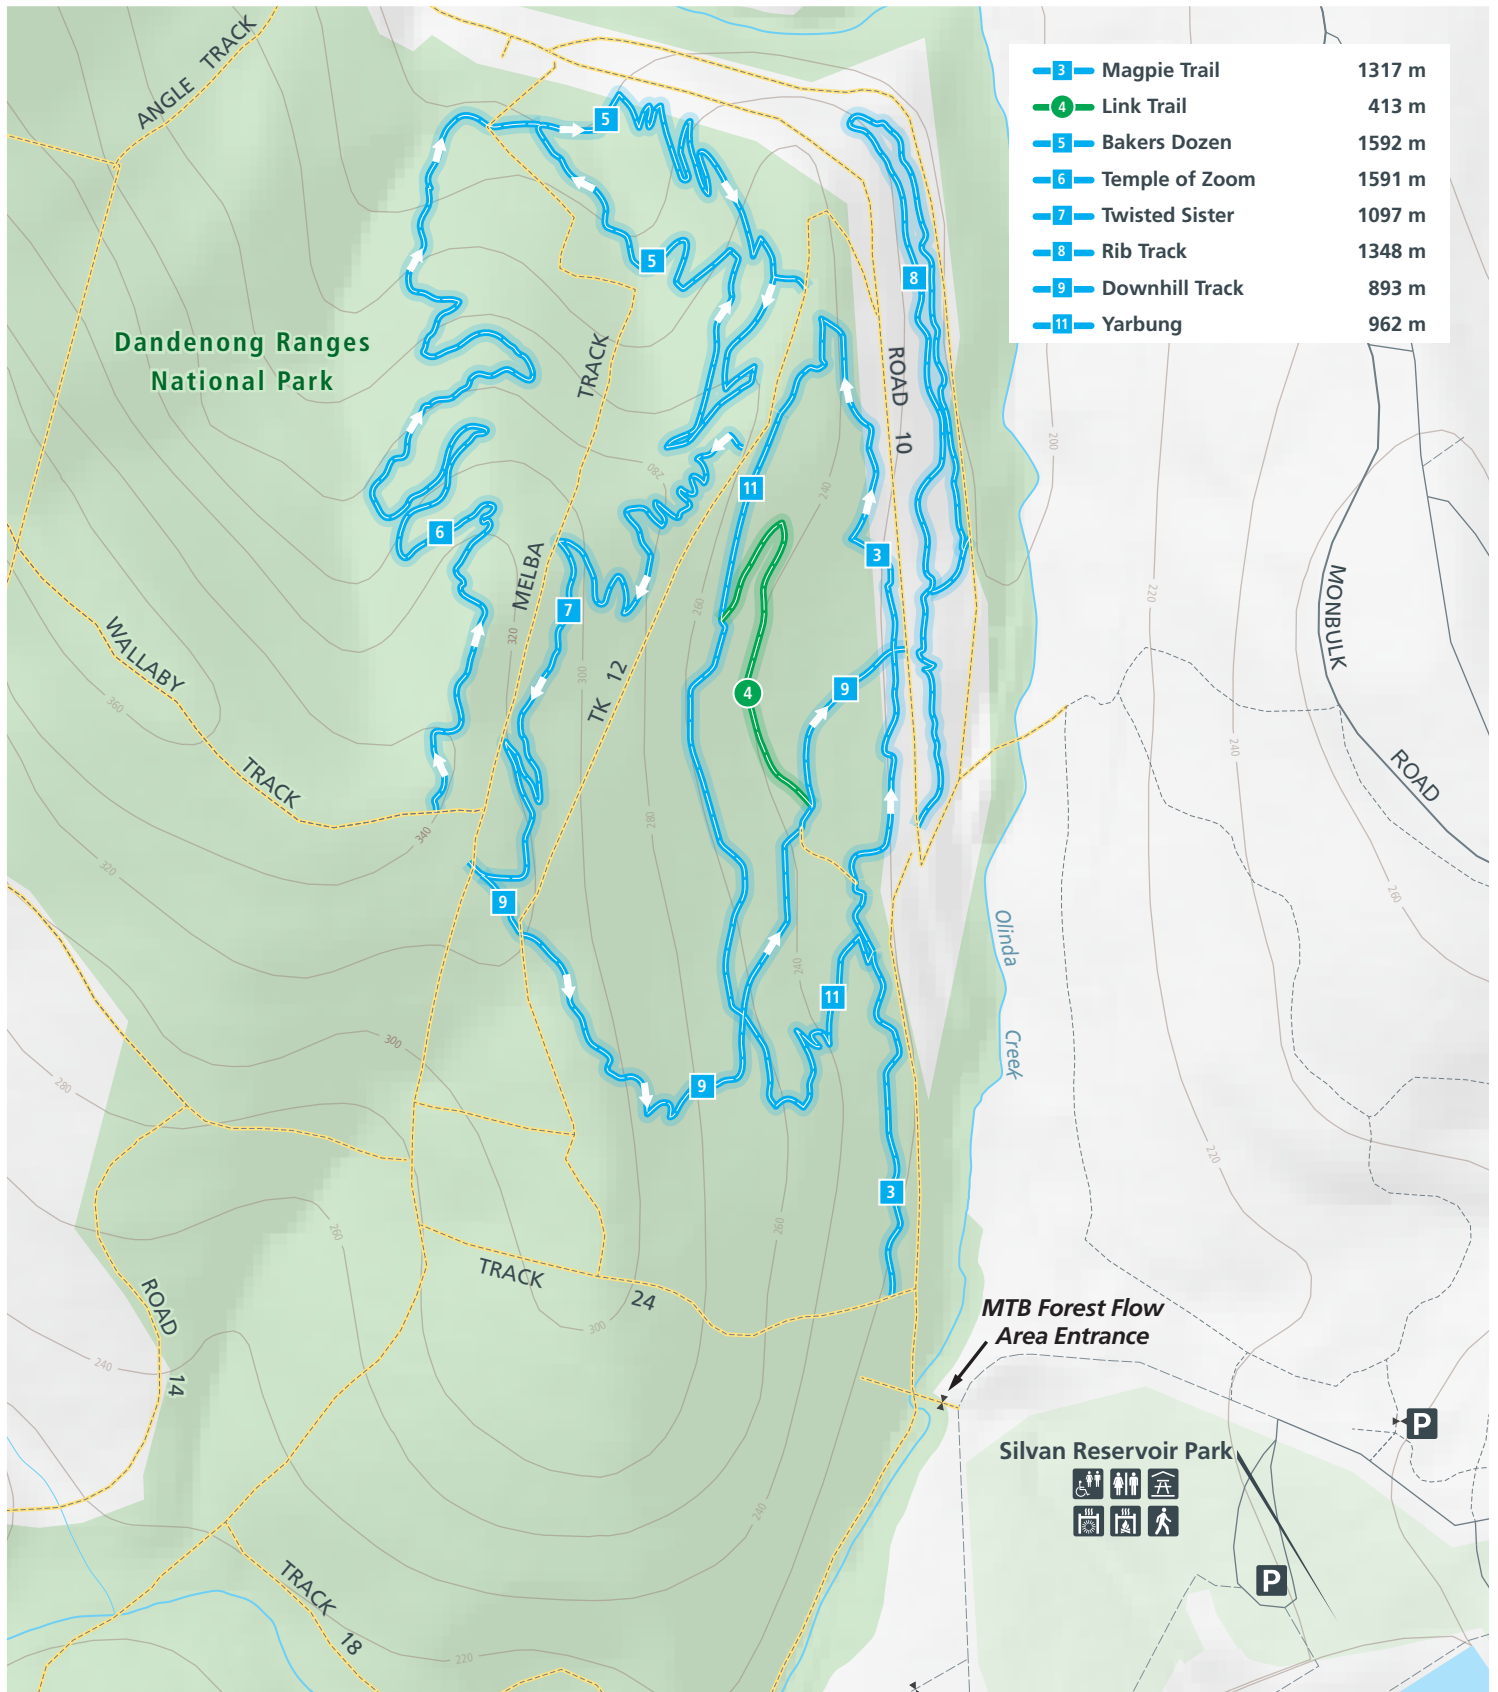

Dandenong Ranges National Park

Silvan Mountain Bike Trails

- Parking
- Disabled access toilets
- Toilets
- Sheltered area

- BBQ - Electric
- BBQ - Wood
- Trail

- Main road
- Sealed road
- Unsealed road
- 4WD
- Mountain bike track

- Gate
- Shared Management Vehicle/Walking and Cycling Track

- Dandenong Ranges National Park
- Other park/reserve

- MTB Difficulty Rating**
- Easy
 - Intermediate