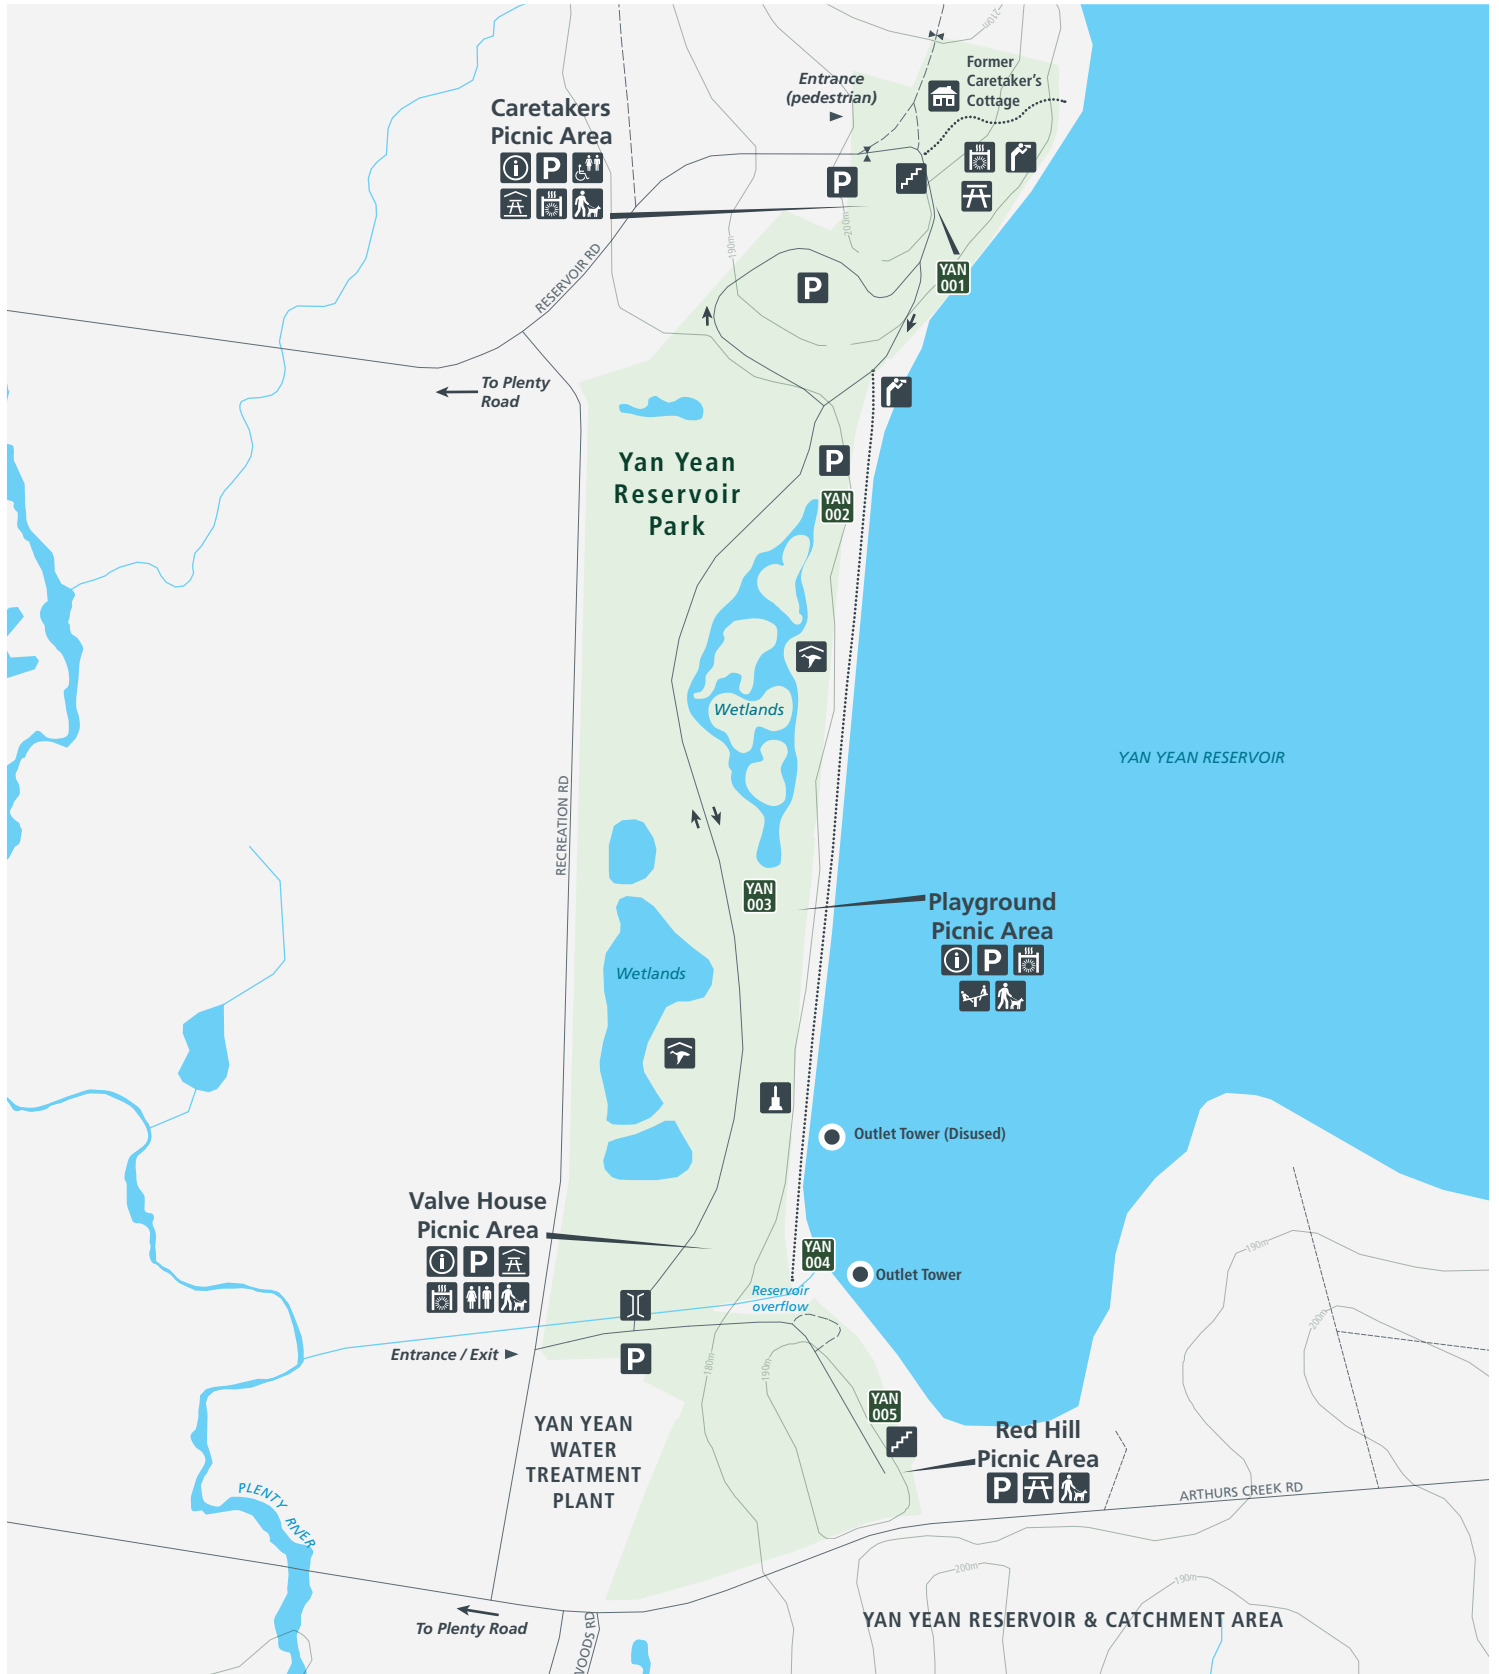

Yan Yean Reservoir

Yan Yean Reservoir Park

- | | | | | |
|---------------|-----------------------|-------------------|------------------|---------------|
| Information | Toilets | Disabled toilets | Gate | Walking track |
| Parking | Lookout | Playground | Emergency marker | 4WD |
| Picnic table | Sheltered picnic area | BBQ (electric) | Park | Unsealed road |
| Bird watching | Historic Building | Monument | Waterbody | Label |
| Dogs on lead | Stairs | Pedestrian bridge | | Contour (10m) |